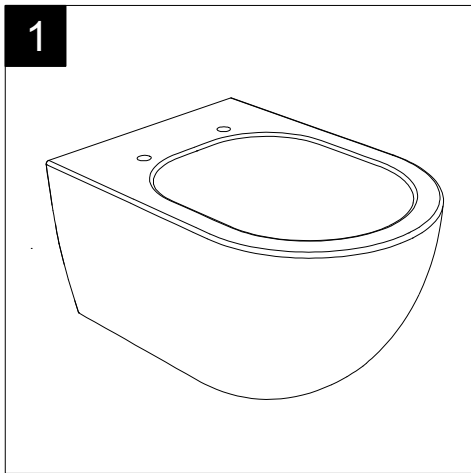

Guida all'installazione dei vasi sospesi con kit di fissaggio dal basso (cod. ACS40)

Serie: LIKE - BRIO - TOUCH - OZ - BOX - GLASS - TIME - FLUT - SPEED

Installation guide for wall-hung wc's with bottom fixing kit (cod. ACS40)

Series: LIKE - BRIO - TOUCH - OZ - BOX - GLASS - TIME - FLUT - SPEED

①