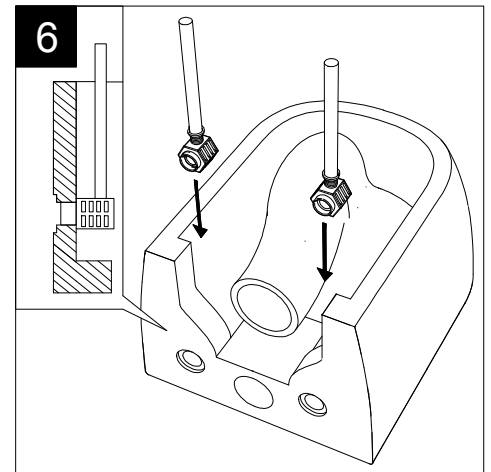

Guida all'installazione dei vasi sospesi con kit di fissaggio dal basso (cod. ACS40)

Serie: LIKE - BRIO - TOUCH - OZ - BOX - GLASS - TIME - FLUT - SPEED

Installation guide for wall-hung wc's with bottom fixing kit (cod. ACS40)

Series: LIKE - BRIO - TOUCH - OZ - BOX - GLASS - TIME - FLUT - SPEED

①