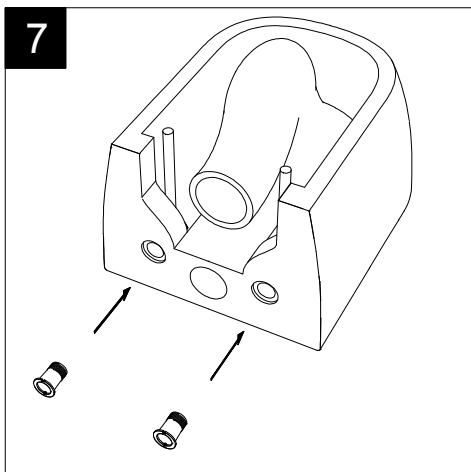

Guida all'installazione dei vasi sospesi con kit di fissaggio dal basso (cod. ACS40)

Serie: LIKE - BRIO - TOUCH - OZ - BOX - GLASS - TIME - FLUT - SPEED

Installation guide for wall-hung wc's with bottom fixing kit (cod. ACS40)

Series: LIKE - BRIO - TOUCH - OZ - BOX - GLASS - TIME - FLUT - SPEED

①