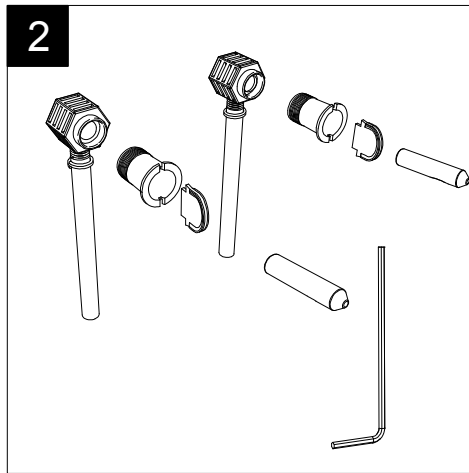

FRONT

LEFT

**GSG**  
CERAMIC DESIGN

Vaso sospeso flut senza brida  
con sistema di scarico Smart Clean.  
Flut wc wall-hung rimless  
with Smart Clean flushing system.

TOP

REAR

SECTION

Designation  
Vaso sospeso flut senza brida  
con sistema di scarico Smart Clean.  
Flut wc wall-hung rimless  
with Smart Clean flushing system.

Scale  
1:10

cod. FLWC50

**GSG**  
CERAMIC DESIGN

This drawing including the respected data may neither be duplicated nor modified nor altered without the consent of GSG Ceramic Design. The use of the data/technical drawings take place at users own risk and under exclusion of any liability of GSG Ceramic Design. The dimensions are not binding; products are subject to changes. Measurement shown may be subjected to small variations or are indicative.

Guida all'installazione dei vasi sospesi con kit di fissaggio dal basso (cod. ACS40)

Serie: LIKE - BRIO - TOUCH - OZ - BOX - GLASS - TIME - FLUT - SPEED

Installation guide for wall-hung wc's with bottom fixing kit (cod. ACS40)

Series: LIKE - BRIO - TOUCH - OZ - BOX - GLASS - TIME - FLUT - SPEED

①

Guida all'installazione dei vasi sospesi con kit di fissaggio dal basso (cod. ACS40)

Serie: LIKE - BRIO - TOUCH - OZ - BOX - GLASS - TIME - FLUT - SPEED