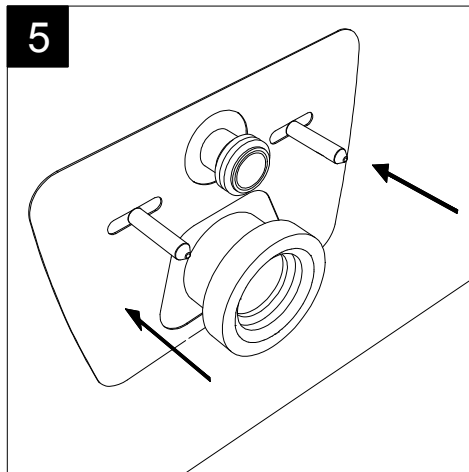

Guida all'installazione dei vasi sospesi con kit di fissaggio dal basso (cod. ACS40)

Serie: LIKE - BRIO - TOUCH - OZ - BOX - GLASS - TIME - FLUT - SPEED

Installation guide for wall-hung wc's with bottom fixing kit (cod. ACS40)

Series: LIKE - BRIO - TOUCH - OZ - BOX - GLASS - TIME - FLUT - SPEED

①