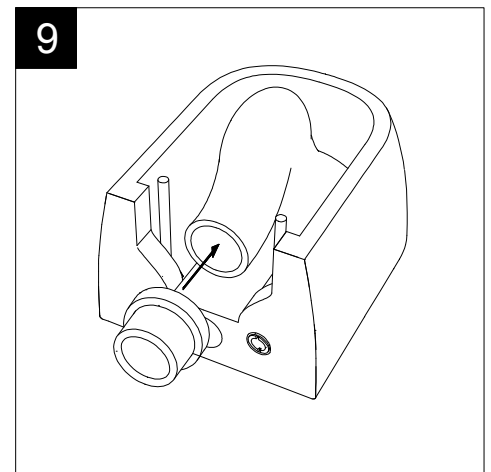

Guida all'installazione dei vasi sospesi con kit di fissaggio dal basso (cod. ACS40)

Serie: LIKE - BRIO - TOUCH - OZ - BOX - GLASS - TIME - FLUT - SPEED

Installation guide for wall-hung wc's with bottom fixing kit (cod. ACS40)

Series: LIKE - BRIO - TOUCH - OZ - BOX - GLASS - TIME - FLUT - SPEED

①