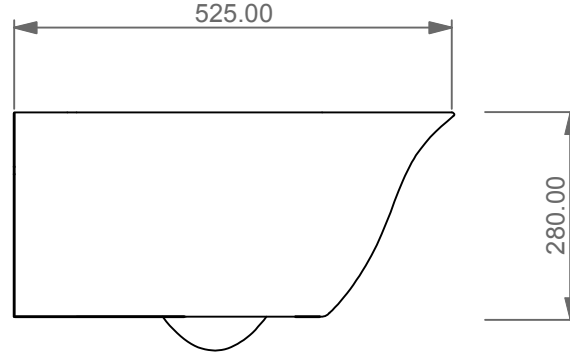

FRONT

LEFT

**GSG**  
CERAMIC DESIGN

Vaso sospeso flut senza brida  
con sistema di scarico Smart Clean.  
Flut wc wall-hung rimless  
with Smart Clean flushing system.

TOP

REAR

SECTION

Designation  
Vaso sospeso flut senza brida  
con sistema di scarico Smart Clean.  
Flut wc wall-hung rimless  
with Smart Clean flushing system.

Scale  
1:10

cod. FLWC50

**GSG**  
CERAMIC DESIGN

This drawing including the respected data may neither be duplicated nor modified nor altered without the consent of GSG Ceramic Design. The use of the data/technical drawings take place at users own risk and under exclusion of any liability of GSG Ceramic Design. The dimensions are not binding; products are subject to changes. Measurement shown may be subjected to small variations or are indicative.