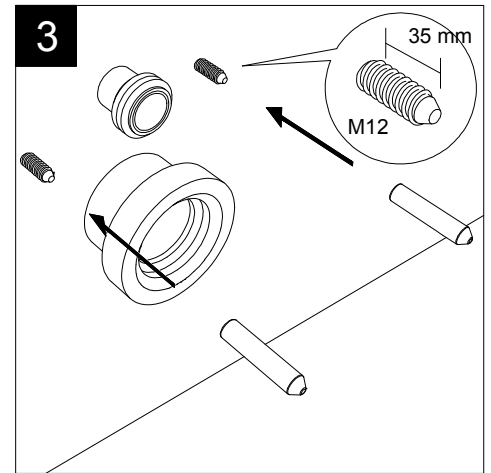

FRONT

LEFT

**GSG**  
CERAMIC DESIGN

Vaso sospeso flut senza brida  
con sistema di scarico Smart Clean.  
Flut wc wall-hung rimless  
with Smart Clean flushing system.

TOP

REAR

SECTION

Designation  
Vaso sospeso flut senza brida  
con sistema di scarico Smart Clean.  
Flut wc wall-hung rimless  
with Smart Clean flushing system.

Scale  
1:10

cod. FLWC50

**GSG**  
CERAMIC DESIGN

This drawing including the respected data may neither be duplicated nor modified nor altered without the consent of GSG Ceramic Design. The use of the data/technical drawings take place at users own risk and under exclusion of any liability of GSG Ceramic Design. The dimensions are not binding; products are subject to changes. Measurement shown may be subjected to small variations or are indicative.

Guida all'installazione dei vasi sospesi con kit di fissaggio dal basso (cod. ACS40)

Serie: LIKE - BRIO - TOUCH - OZ - BOX - GLASS - TIME - FLUT - SPEED

Installation guide for wall-hung wc's with bottom fixing kit (cod. ACS40)

Series: LIKE - BRIO - TOUCH - OZ - BOX - GLASS - TIME - FLUT - SPEED

①

Guida all'installazione dei vasi sospesi con kit di fissaggio dal basso (cod. ACS40)

Serie: LIKE - BRIO - TOUCH - OZ - BOX - GLASS - TIME - FLUT - SPEED