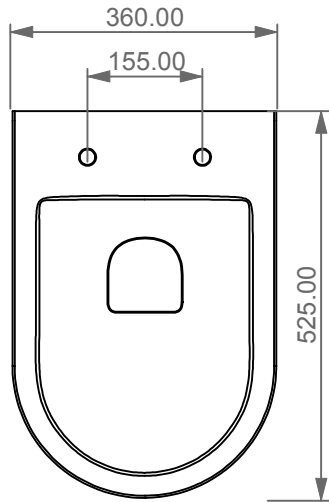

FRONT

LEFT

**GSG**  
CERAMIC DESIGN

Vaso sospeso flut senza brida  
con sistema di scarico Smart Clean.  
Flut wc wall-hung rimless  
with Smart Clean flushing system.

TOP

REAR

SECTION

Designation  
Vaso sospeso flut senza brida  
con sistema di scarico Smart Clean.  
Flut wc wall-hung rimless  
with Smart Clean flushing system.

Scale  
1:10

cod. FLWC50

**GSG**  
CERAMIC DESIGN

This drawing including the respected data may neither be duplicated nor modified nor altered without the consent of GSG Ceramic Design. The use of the data/technical drawings take place at users own risk and under exclusion of any liability of GSG Ceramic Design. The dimensions are not binding; products are subject to changes. Measurement shown may be subjected to small variations or are indicative.

Guida all'installazione dei vasi sospesi con kit di fissaggio dal basso (cod. ACS40)

Serie: LIKE - BRIO - TOUCH - OZ - BOX - GLASS - TIME - FLUT - SPEED

Installation guide for wall-hung wc's with bottom fixing kit (cod. ACS40)