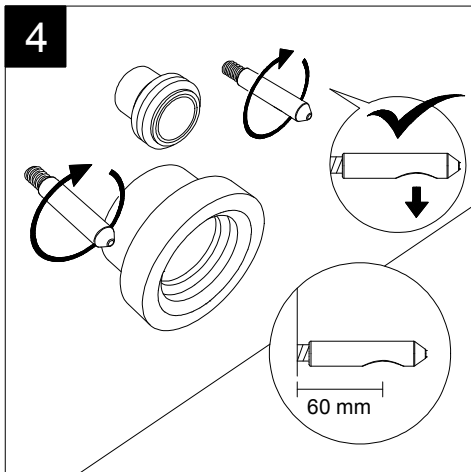

Guida all'installazione dei vasi sospesi con kit di fissaggio dal basso (cod. ACS40)

Serie: LIKE - BRIO - TOUCH - OZ - BOX - GLASS - TIME - FLUT - SPEED

Installation guide for wall-hung wc's with bottom fixing kit (cod. ACS40)

Series: LIKE - BRIO - TOUCH - OZ - BOX - GLASS - TIME - FLUT - SPEED

①