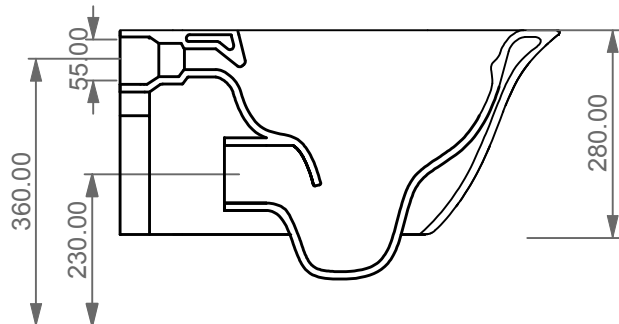

FRONT

LEFT

**GSG**  
CERAMIC DESIGN

Vaso sospeso flut senza brida  
con sistema di scarico Smart Clean.  
Flut wc wall-hung rimless  
with Smart Clean flushing system.

TOP

REAR

SECTION

Designation  
Vaso sospeso flut senza brida  
con sistema di scarico Smart Clean.  
Flut wc wall-hung rimless  
with Smart Clean flushing system.

Scale  
1:10

cod. FLWC50

**GSG**  
CERAMIC DESIGN

This drawing including the respected data may neither be duplicated nor modified nor altered without the consent of GSG Ceramic Design. The use of the data/technical drawings take place at users own risk and under exclusion of any liability of GSG Ceramic Design. The dimensions are not binding; products are subject to changes. Measurement shown may be subjected to small variations or are indicative.

Guida all'installazione dei vasi sospesi con kit di fissaggio dal basso (cod. ACS40)

Serie: LIKE - BRIO - TOUCH - OZ - BOX - GLASS - TIME - FLUT - SPEED

Installation guide for wall-hung wc's with bottom fixing kit (cod. ACS40)