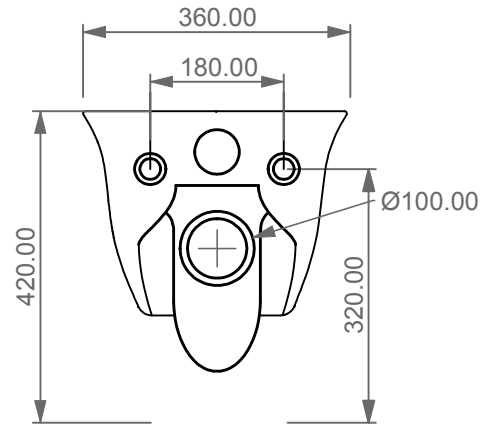

FRONT

LEFT

**GSG**  
CERAMIC DESIGN

Vaso sospeso flut senza brida  
con sistema di scarico Smart Clean.  
Flut wc wall-hung rimless  
with Smart Clean flushing system.

TOP

REAR

SECTION

Designation  
Vaso sospeso flut senza brida  
con sistema di scarico Smart Clean.  
Flut wc wall-hung rimless  
with Smart Clean flushing system.

Scale  
1:10

cod. FLWC50

**GSG**  
CERAMIC DESIGN

This drawing including the respected data may neither be duplicated nor modified nor altered without the consent of GSG Ceramic Design. The use of the data/technical drawings take place at users own risk and under exclusion of any liability of GSG Ceramic Design. The dimensions are not binding; products are subject to changes. Measurement shown may be subjected to small variations or are indicative.

Guida all'installazione dei vasi sospesi con kit di fissaggio dal basso (cod. ACS40)

Serie: LIKE - BRIO - TOUCH - OZ - BOX - GLASS - TIME - FLUT - SPEED

Installation guide for wall-hung wc's with bottom fixing kit (cod. ACS40)