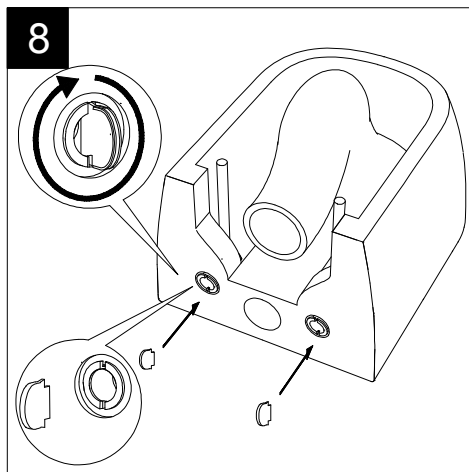

Guida all'installazione dei vasi sospesi con kit di fissaggio dal basso (cod. ACS40)

Serie: LIKE - BRIO - TOUCH - OZ - BOX - GLASS - TIME - FLUT - SPEED

Installation guide for wall-hung wc's with bottom fixing kit (cod. ACS40)

Series: LIKE - BRIO - TOUCH - OZ - BOX - GLASS - TIME - FLUT - SPEED

①